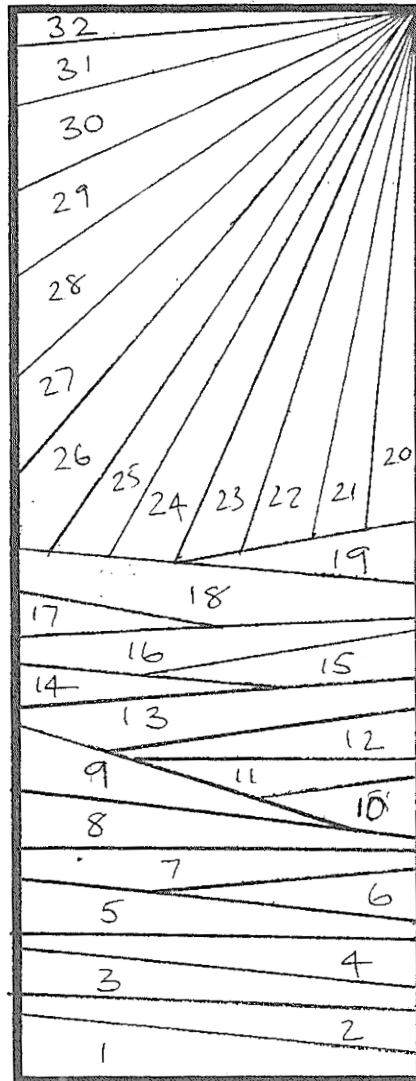

SCAN FOR FULL  
VIDEO TUTORIAL

## IRIS FOLDING: SEASCAPE PATTERN

1-10 SAND YELLOWS  
11-19 SEA DARK BLUES  
20-32 SKY LIGHT BLUES.

1-10 SAND YELLOWS  
 11-19 SEA DARK BLUES  
 20-32 SKY LIGHT BLUES.