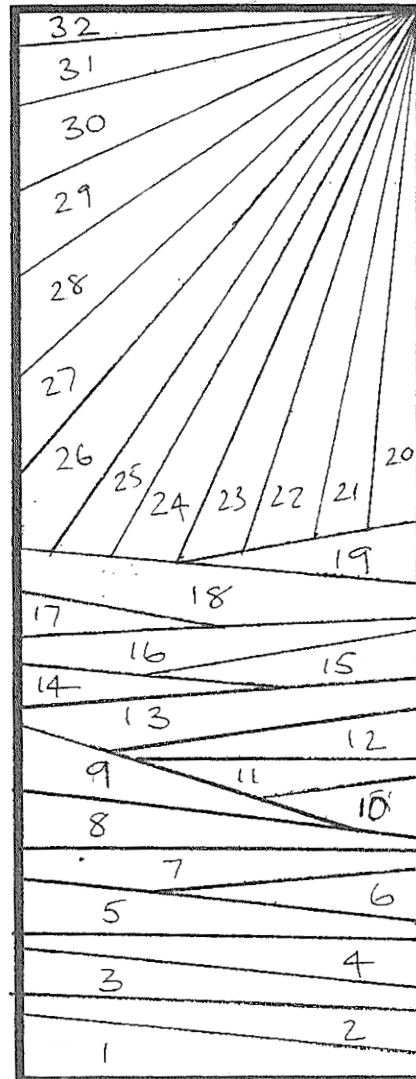

SCAN FOR FULL  
VIDEO TUTORIAL

## IRIS FOLDING: SEASCAPE PATTERN

1-10 SAND YELLOWS  
11-19 SEA DARK BLUES  
20-32 SKY LIGHT BLUES.

1-10 SAND YELLOWS  
 11-19 SEA DARK BLUES  
 20-32 SKY LIGHT BLUES.